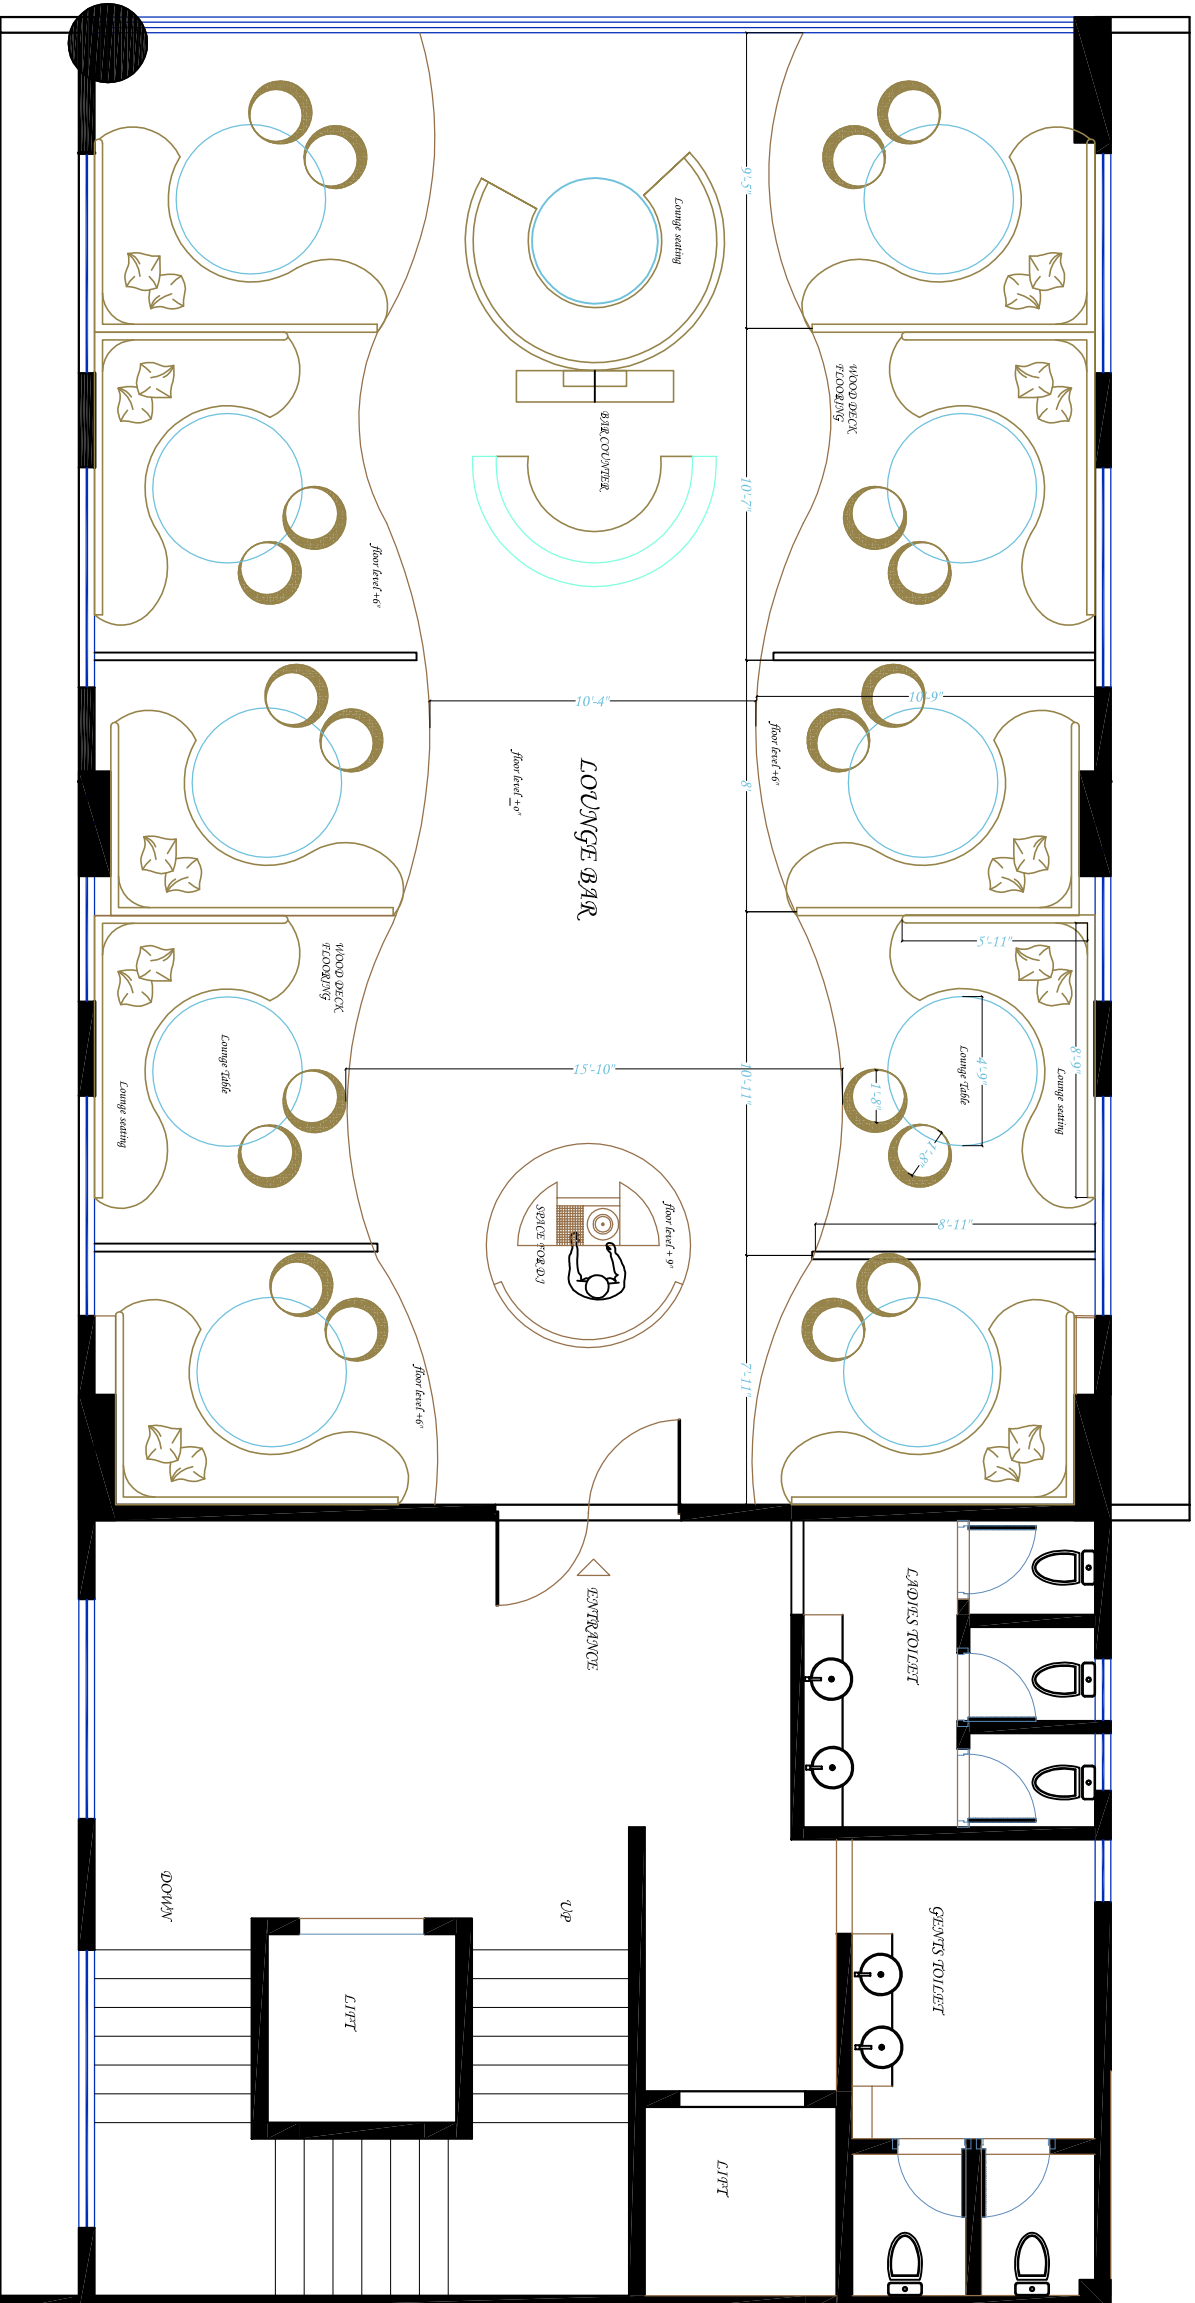

PALM BEACH MARG
15.00 M. WIDE SERVICE ROAD

15.00 M. WIDE ROAD

FIRST FLOOR

Interior of Project management consultancy

3rd of 4th Floor, No - 99, Sec - 8, Vaidik Sagar, Vihar, Near Shambhvi
Ph: 2782314/110 Email: Fountainheadinteriors@gmail.com

Drawing :- Interior Layout

Project :- RESTAURANT

Plot No.-5,6,SEC- 14,
NEERUL.

Date	Drawn by	Scale	North	Draw No
25th Mar 2009	Gaurav	N/S		
Checked by	Approved by			
Pradeep	Lena gary			